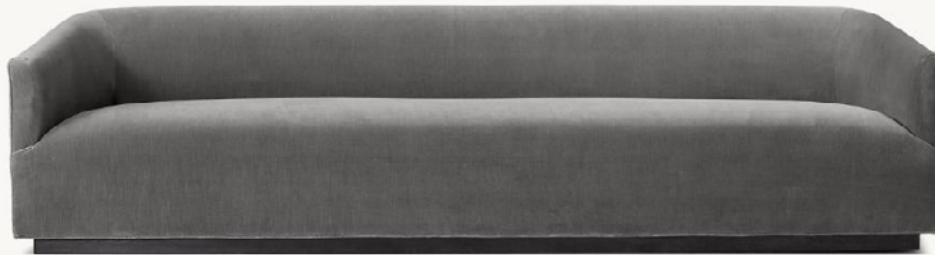

S3

TS26-S3

Overall: 37¼"W x 30"D x 30"H
Inside Seat: 26½"W x 23½"D
Seat Height: 17¼"
Arm: 5½"W x 26"H

TS Collection

27

S1

TS27-S1

Widths: 6', 7', 8', 9'
Depths: Classic 32½", Luxe 35"
Height: 29"
Seat Height: 18"
Arm Height: 24"