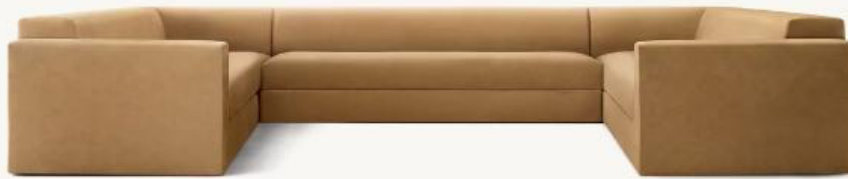

TS Collection

08

S4

TS08-S4

Armless Sofa Widths: 6', 7', 8'
Left/Right-Arm Return Sofa Widths: 8', 9', 10'
Depths: Classic: 36 $\frac{1}{2}$ ", Luxe: 39 $\frac{1}{2}$ "
Height: 29"
Seat Height: 17"
Arm: 8 $\frac{1}{2}$ "W x 24 $\frac{1}{2}$ "H

S5