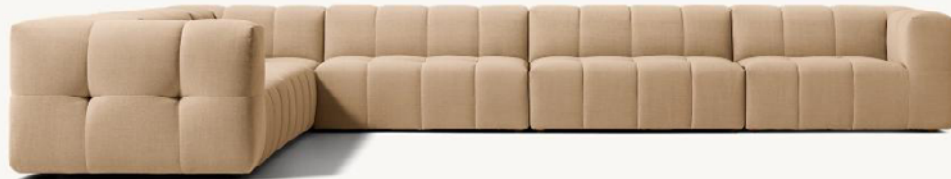

TS Collection

24

S6

TS24-S6

Overall: 192½"W x 142½"D x 28¾"H
Armless Chair: 50"W x 43¾"D x 28¾"H
Corner Chair: 42½"W x 42½"D x 28¾"H
Left/Right-Arm Chair: 50"W x 43¾"D x 28¾"H
Seat Height: 17¼"
Arm: 13½"W x 28¾"H

S7