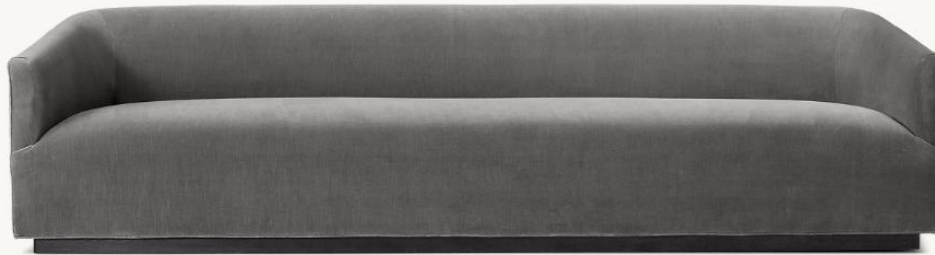

S3

TS26-S3

Overall: 37¼"W x 30"D x 30"H
Inside Seat: 26½"W x 23½"D
Seat Height: 17¼"
Arm: 5½"W x 26"H

TS Collection

27

S1

TS27-S1

Widths: 6', 7', 8', 9'
Depths: Classic 32½", Luxe 35"
Height: 29"
Seat Height: 18"
Arm Height: 24"