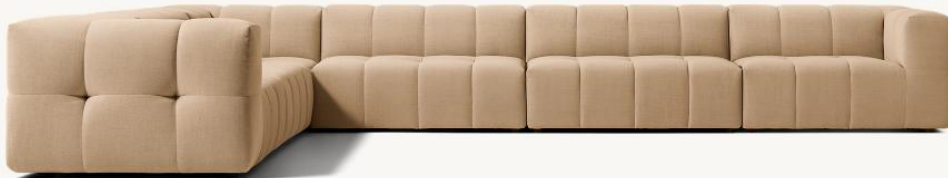

TS Collection

24

S6

TS24-S6

Overall: 192½"W x 142½"D x 28¾"H
Armless Chair: 50"W x 43¾"D x 28¾"H
Corner Chair: 42½"W x 42½"D x 28¾"H
Left/Right-Arm Chair: 50"W x 43¾"D x 28¾"H
Seat Height: 17¼"
Arm: 13½"W x 28¾"H

S7