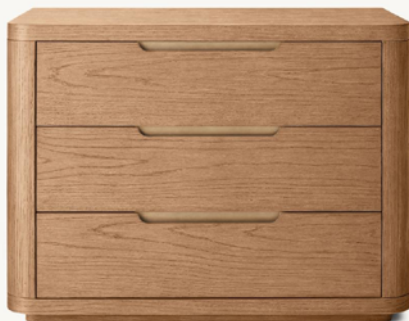

BR Collection

33

NS1