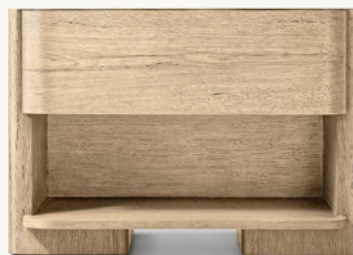

BR38-NS1

20" Nightstand: 20"W x 18"D x 22"H
Drawer Interior (2): 10¾"W x 13½"D x 6"H
Weight: 77 lbs.

26" Nightstand: 26"W x 20"D x 22"H
Drawer Interior (2): 16½"W x 15½"D x 6"H
Weight: 101 lbs.

32" Nightstand: 32"W x 20"D x 22"H
Drawer Interior (2): 22½"W x 15½"D x 6"H
Weight: 125 lbs.

38" Nightstand: 38"W x 20"D x 22"H
Drawer Interior (2): 28½"W x 15½"D x 6"H
Weight: 148 lbs.

NS2